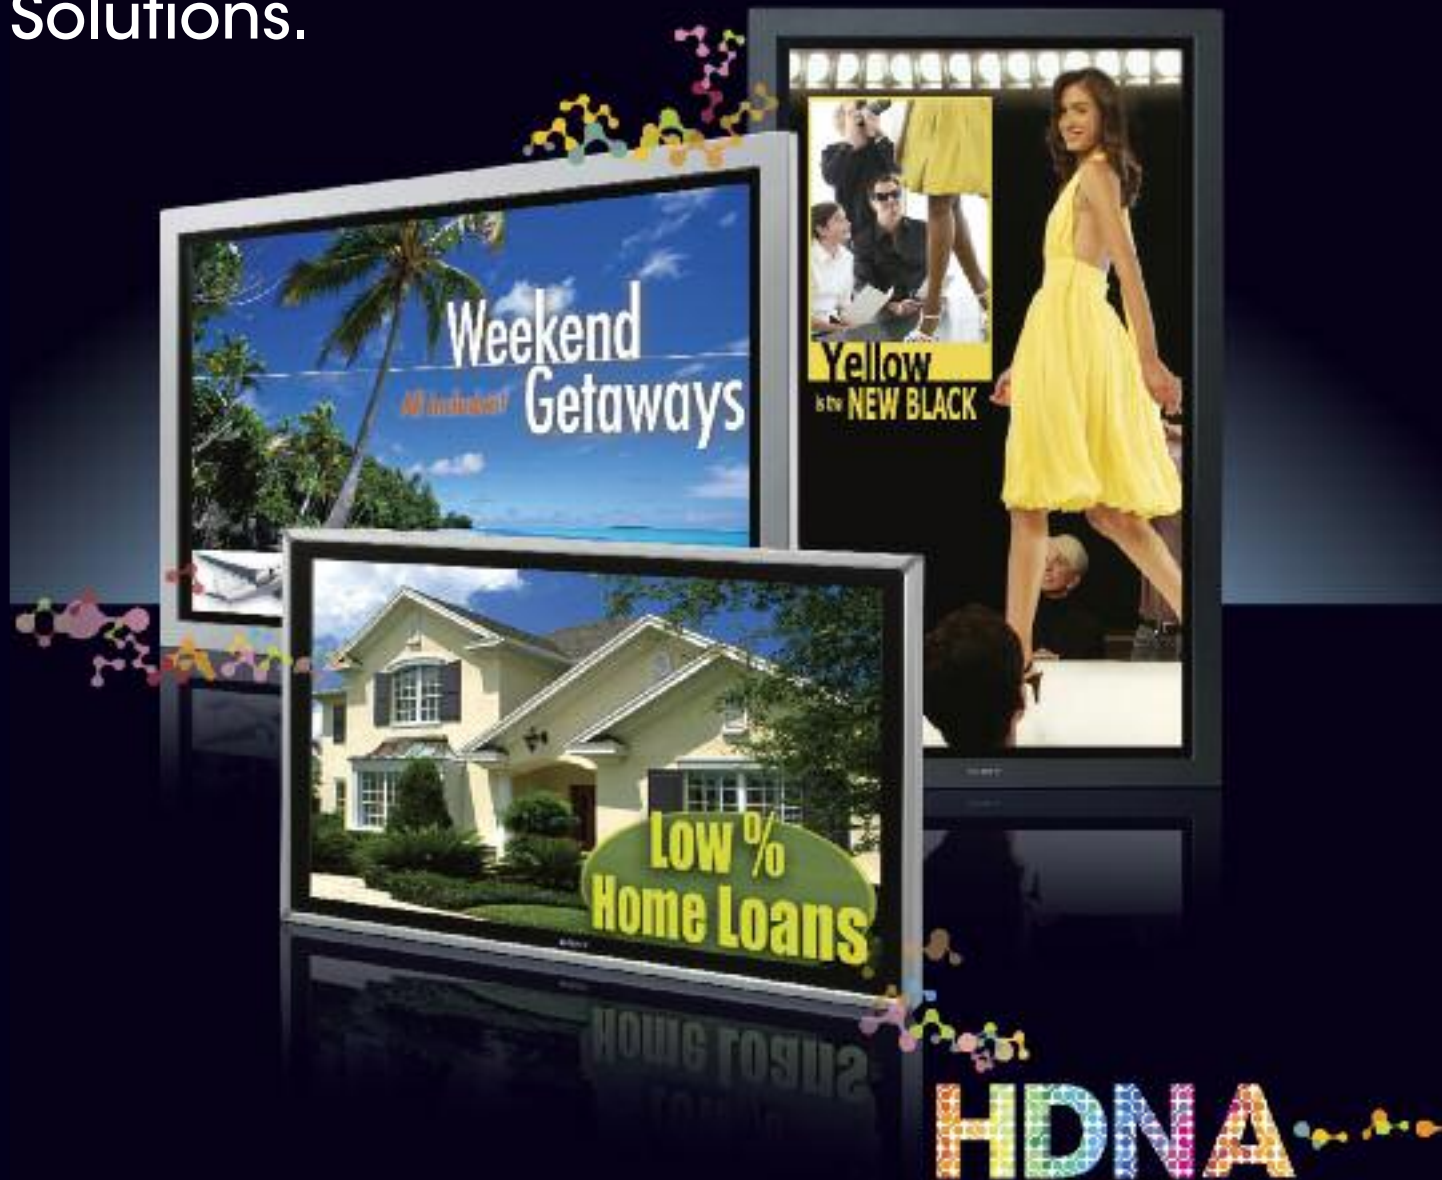

Sony Digital Signage Solutions.

Messages that Move.

With Sony digital signage solutions, you can create messages that move – and that move your audience. Digital signage is the simple yet powerful way to captivate and motivate customers, and Sony provides all the tools you need to put your product or service in the spotlight with a range of HD displays (from 26" to 52" *), input cards, and media players to fit virtually any application.

Designed for ultimate value and flexibility, Sony's digital signage offering includes a scalable, three tiered digital signage solution of simple, basic or advanced systems; world class VEGAS® content creation software coupled with professional content creation services; and an unparalleled design and technical support group.

*Viewable area, measured diagonally.

Sony's Three Tiered Solution.

Simple Signage

So called because after initial setup, content can be loaded simply by inserting a compact flash card. The simple signage solution does not support layering or grouping, but can be used in very sophisticated network streaming deployments offering a simple upgrade path for users who start with small deployments.

BKM-FW50
Networking Device

Basic Signage

The biggest change from Simple Signage is the ability to group. This means that content can be made for a group of signs and sent to all the signs in that group in one step. For instance, content made for signs in portrait mode can be sent to portrait mode displays via one command – a key time saver. This solution also provides the ability for HD playback. The basic signage solution requires a dedicated server be installed to support the network.